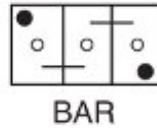

Specifications

Type	364
Volt	6
Ah/20	160
CCA/EN	600
Length (m.m.)	348
Width (m.m.)	174
Height (m.m.)	220
Weight, dry (kg)	18
Polarity	0
Box	Hard Rubber
DIN	16011
Recommended Charge Rate (Amps)	5
Country of origin	Denmark