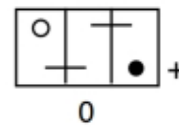

Specifications

Type	364
Volt	6
Ah/20	160
CCA/EN	600
Length (m.m.)	348
Width (m.m.)	174
Height (m.m.)	220
Weight, dry (kg)	18
Polarity	0
Box	Hard Rubber
DIN	16011
Recommended Charge Rate (Amps)	5
Country of origin	Denmark